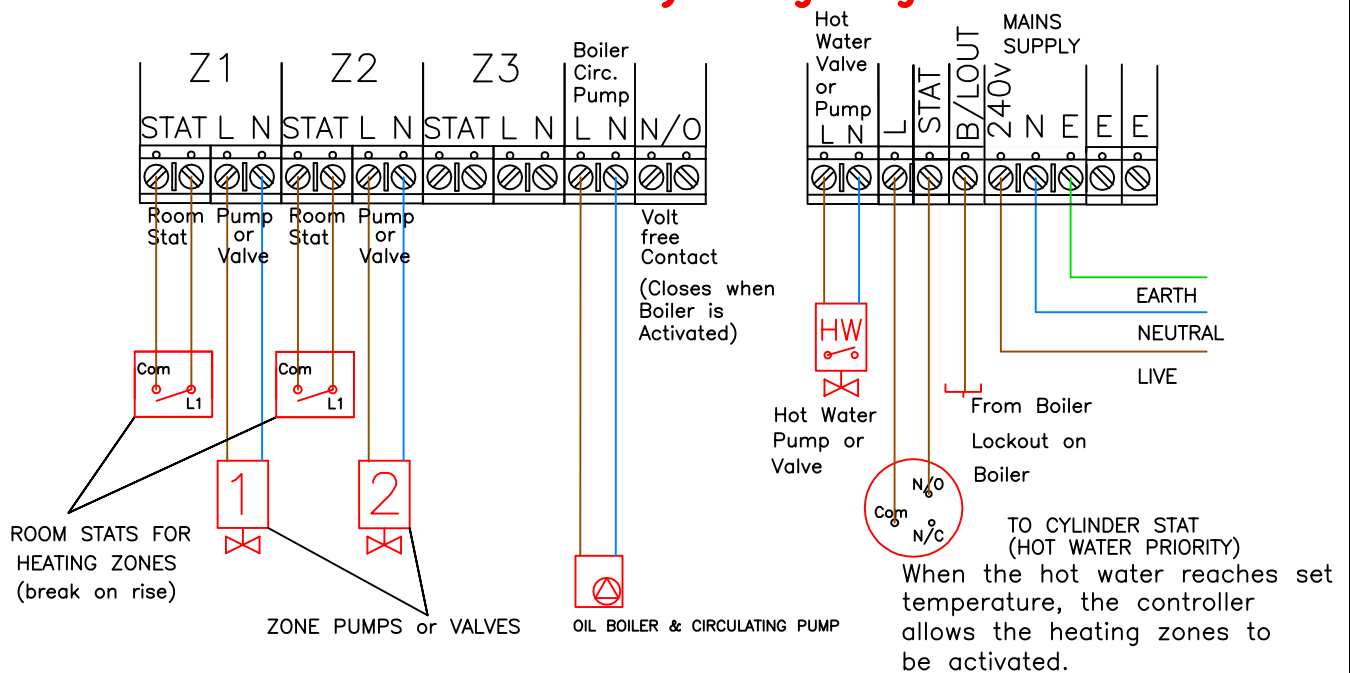

MULTIZONE HEATING CONTROL SYSTEMS LTD
Ballinorig West, Tralee, Co. Kerry. Tel: 066 7119022
Recommended Wiring Diagrams for 3 Zone Controller

Normal Wiring Diagram

Hot Water Priority Wiring Diagram

This product should be installed according to ETCI wiring regulations by a suitably qualified person. Please ensure all connections are correct and tightened before applying power to the product.