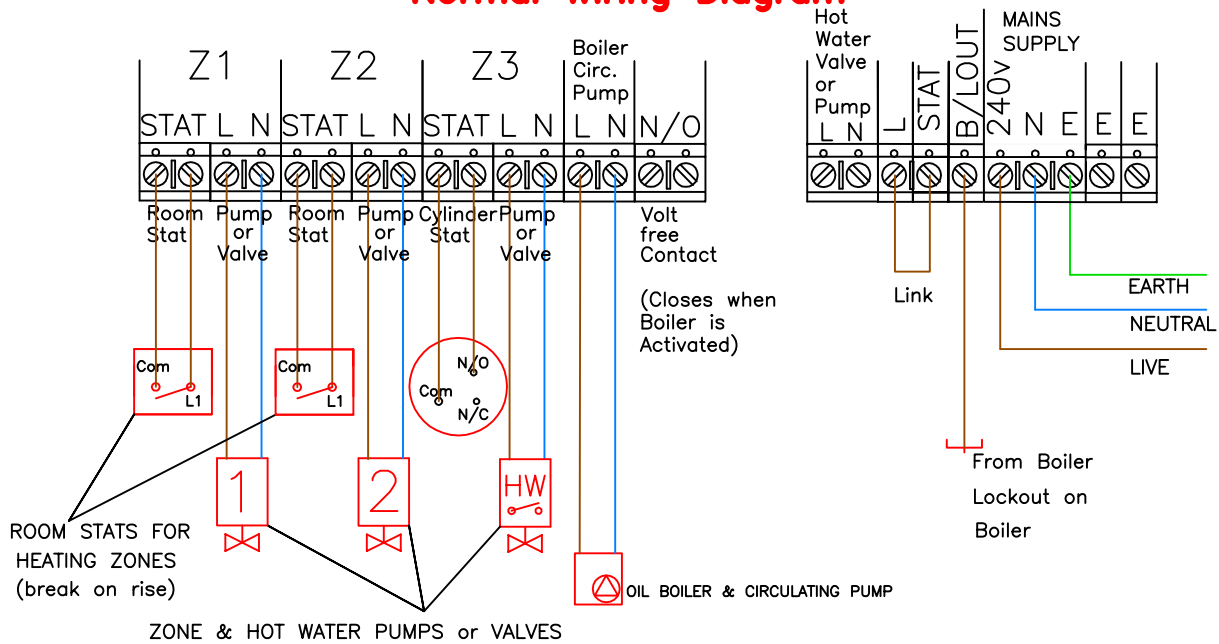

MULTIZONE HEATING CONTROL SYSTEMS LTD
Ballinorig West, Tralee, Co. Kerry. Tel: 066 7119022
Recommended Wiring Diagrams for 3 Zone Controller

Normal Wiring Diagram

Hot Water Priority Wiring Diagram

This product should be installed according to ETCI wiring regulations by a suitably qualified person. Please ensure all connections are correct and tightened before applying power to the product.