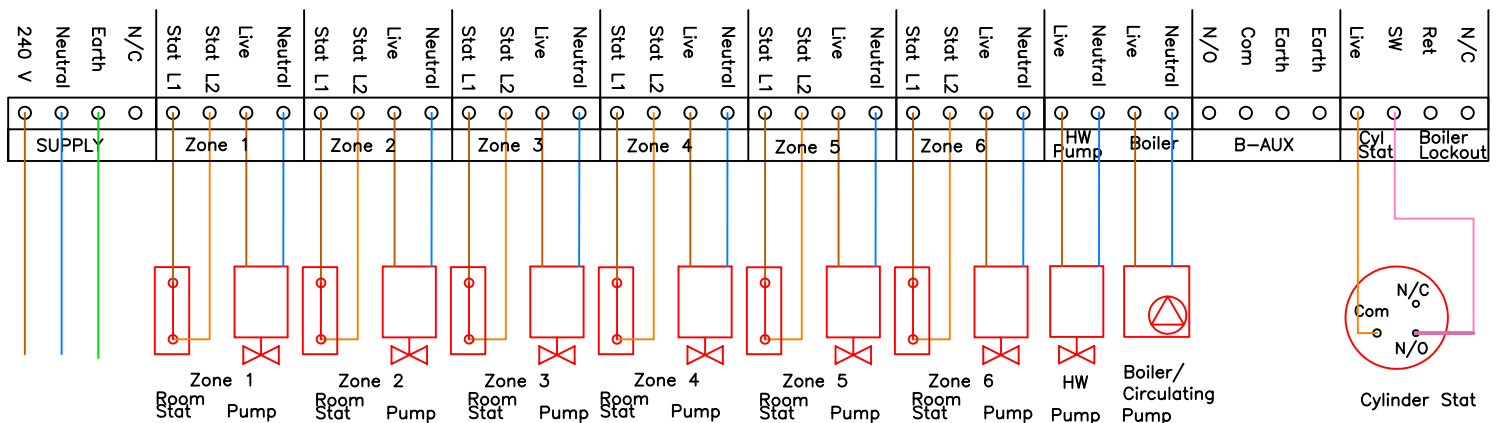

MULTIZONE HEATING CONTROL SYSTEMS LTD

Ballinorig West, Tralee, Co. Kerry. Tel: 066 7119022

Wiring Diagrams for 6 Zone Controller using Pumps

Normal Wiring Diagram using Pumps

Zone 1 is Hot water, Zones 2,3,4,5, &6 are heating zones

Hot Water Priority Wiring Diagram

This product should be installed according to regulations by a suitably qualified person. Please ensure all connections are correct and tightened before applying power to the product.