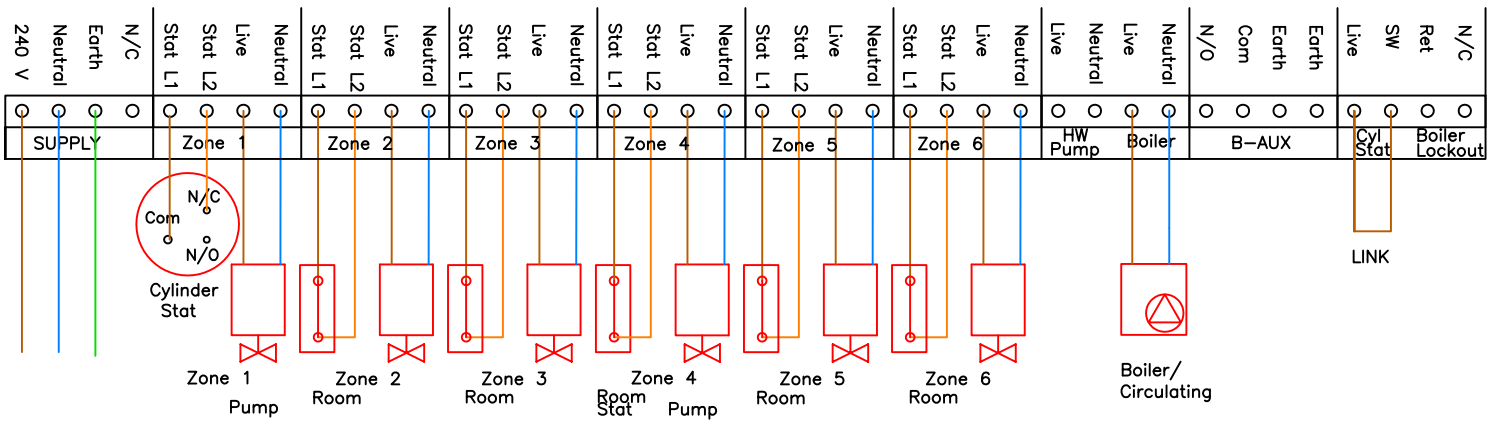

MULTIZONE HEATING CONTROL SYSTEMS LTD

Ballinorig West, Tralee, Co. Kerry. Tel: 066 7119022

Wiring Diagrams for 6 Zone Controller using Pumps

Normal Wiring Diagram using Pumps

Zone 1 is Hot water, Zones 2,3,4,5, &6 are heating zones

Hot Water Priority Wiring Diagram

This product should be installed according to regulations by a suitably qualified person. Please ensure all connections are correct and tightened before applying power to the product.