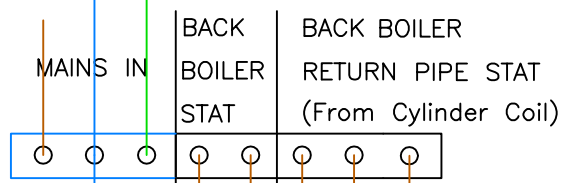

BOILER & SOLID FUEL COMBO BOARD
MULTIZONE 12/08 V2.0

SW1:
OFF: MULTIZONE COMMAND ONLY
ON: MULTIZONE & SOLID FUEL COMMAND

From Multi-Zone Zone outputs