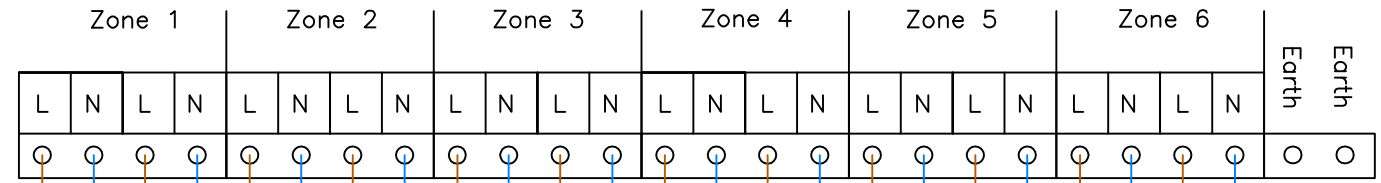

BOILER & SOLID FUEL COMBO BOARD
MULTIZONE 12/08 V2.0

SW1:
OFF: MULTIZONE COMMAND ONLY
ON: MULTIZONE & SOLID FUEL COMMAND

From Multi-Zone Zone outputs