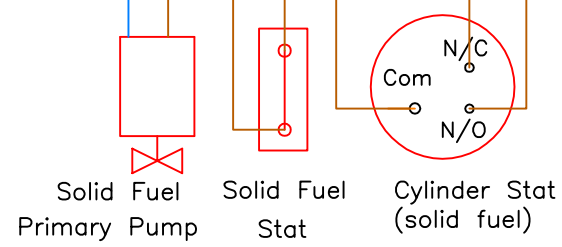

BOILER & SOLID FUEL COMBO BOARD
MULTIZONE 12/08 V2.0

SW1:
OFF: MULTIZONE COMMAND ONLY
ON: MULTIZONE & SOLID FUEL COMMAND

From Multi-Zone Zone outputs