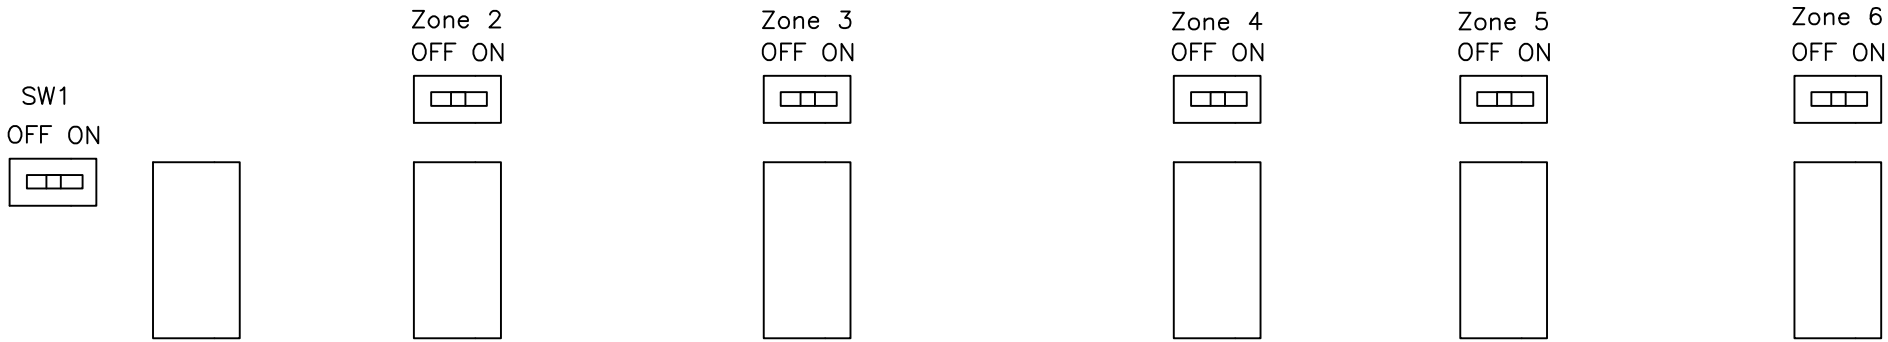

BOILER & SOLID FUEL COMBO BOARD
MULTIZONE 12/08 V2.0

SW1:
OFF: MULTIZONE COMMAND ONLY
ON: MULTIZONE & SOLID FUEL COMMAND

From Multi-Zone Zone outputs