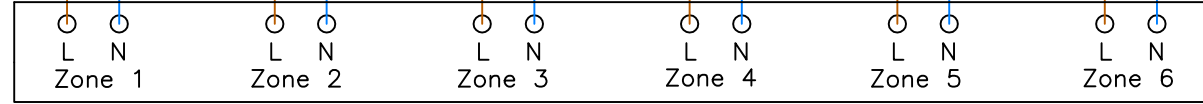

BOILER & SOLID FUEL COMBO BOARD
MULTIZONE 12/08 V2.0

SW1:
OFF: MULTIZONE COMMAND ONLY
ON: MULTIZONE & SOLID FUEL COMMAND

From Multi-Zone Zone outputs