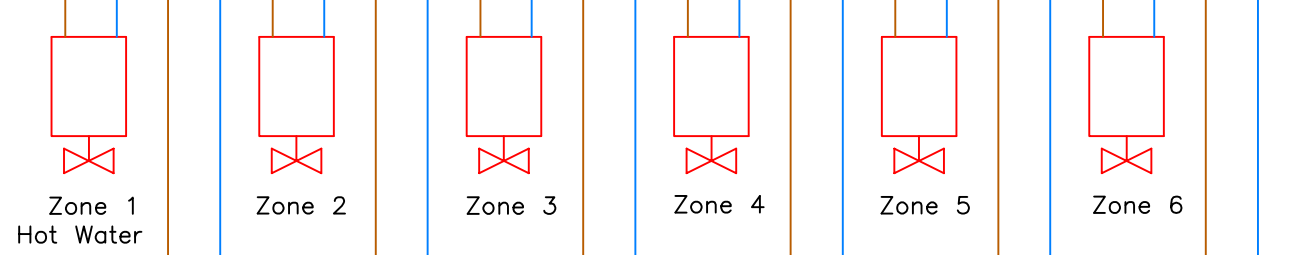

BOILER & SOLID FUEL COMBO BOARD
MULTIZONE 12/08 V2.0

SW1:
OFF: MULTIZONE COMMAND ONLY
ON: MULTIZONE & SOLID FUEL COMMAND

From Multi-Zone Zone outputs